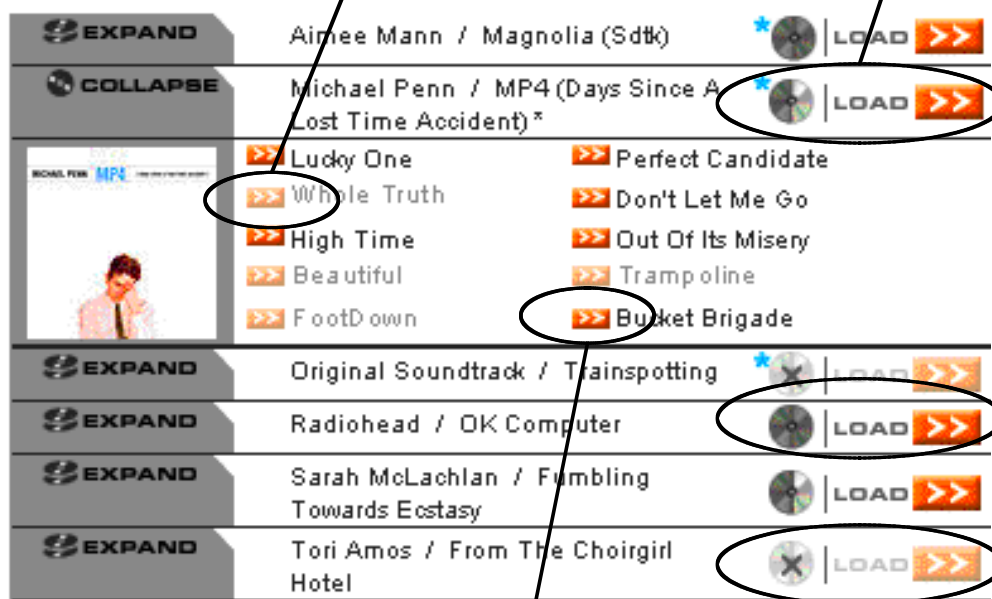

clicking the blocked track icon

 Whole Truth

Opens a small chromeless pop- up window with an explanation of the track's status.

Does not add the track to the cue list.

Has a "close window" button.

clicking the load cd (with blocked tracks) icon

 | LOAD 

Adds only the available tracks to the cue list.

clicking the load cd (with no tracks blocked) icon

 | LOAD 

Adds all tracks to the cue list

clicking the load track icon

 Bucket Brigade

Adds the track to the cue list

clicking the load cd (with all tracks blocked) icon

 | LOAD 

Opens a small chromeless pop- up window with an explanation of the CD's status.

Does not add any tracks to the cue list.

Has a "close window" button.